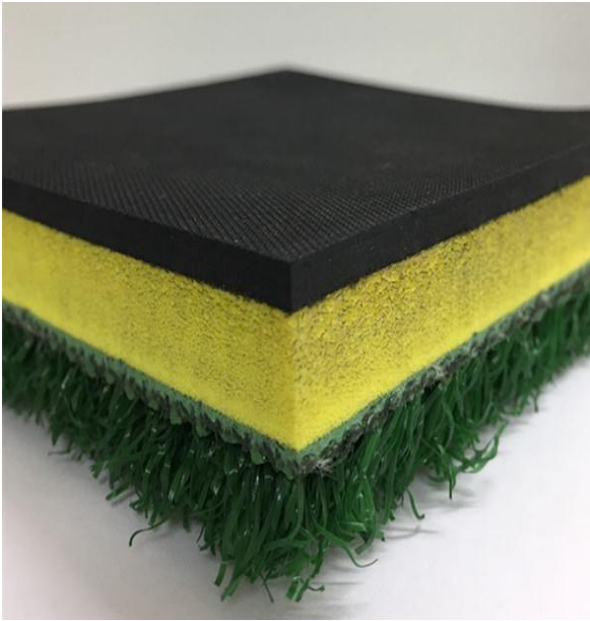

Commercial Hitting & Stance Golf Mats

1

Model	1515B-
Grass Layer	15mm Nylon knitted crimp
Pad	15mm EVA foam rubber
Weight	14.5kg/pc
Size	1500mm±5mm*1500mm±5mm
Usage	Golf driving ranges
Total thickness	30±3mm
Packing	Palletizing

2

Model	1515B+
Grass Layer	15mm Nylon knitted crimp
Pad	15mm foam rubber+2mm non-woven fabric
Weight	16kgs/pc
Size	1500mm±5mm*1500mm±5mm
Usage	Golf driving ranges,hitting and stance mat
Total thickness	32±3mm
Packing	Palletizing

3

Model	105B
Grass Layer	15mm Nylon knitted crimp
Pad	10mm foam rubber+5mm hard rubber
Weight	27kg/pc
Size	1500mm±5mm*1500mm±5mm
Usage	Golf driving ranges,hitting and stance mat
Total thickness	30±3mm
Packing	Palletizing

4

Model	Y105B
Grass Layer	15mm Nylon knitted crimp
Pad	10mm Yellow foam rubber+5mm hard rubber
Weight	27kg/pc
Size	1500mm±5mm*1500mm±5mm
Usage	Golf driving ranges,hitting and stance mat
Total thickness	30±3mm
Packing	Palletizing