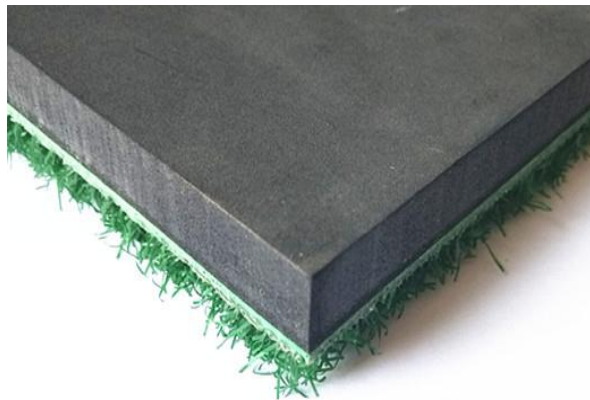

Commercial Hitting & Stance Golf Mats

1

Model	1515B-
Grass Layer	15mm Nylon knitted crimp
Pad	15mm EVA foam rubber
Weight	14.5kg/pc
Size	1500mm±5mm*1500mm±5mm
Usage	Golf driving ranges
Total thickness	30±3mm
Packing	Palletizing

2

Model	1515B+
Grass Layer	15mm Nylon knitted crimp
Pad	15mm foam rubber+2mm non-woven fabric
Weight	16kgs/pc
Size	1500mm±5mm*1500mm±5mm
Usage	Golf driving ranges,hitting and stance mat
Total thickness	32±3mm
Packing	Palletizing