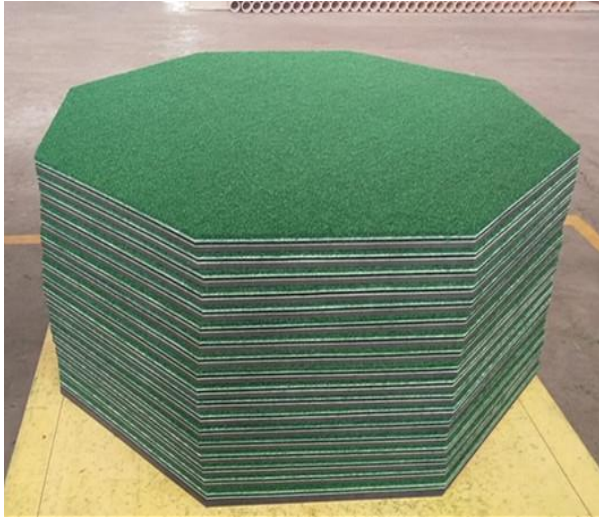

22

Model	153DNB- Octagonal
Grass Layer	15mm Nylon knitted crimp +10mm Hi-Elastic etxtile fiber+10mm roll-able foam rubber
Weight	18kg/150cmx150cm
Usage	Golf driving ranges
Total thickness	35mm

23