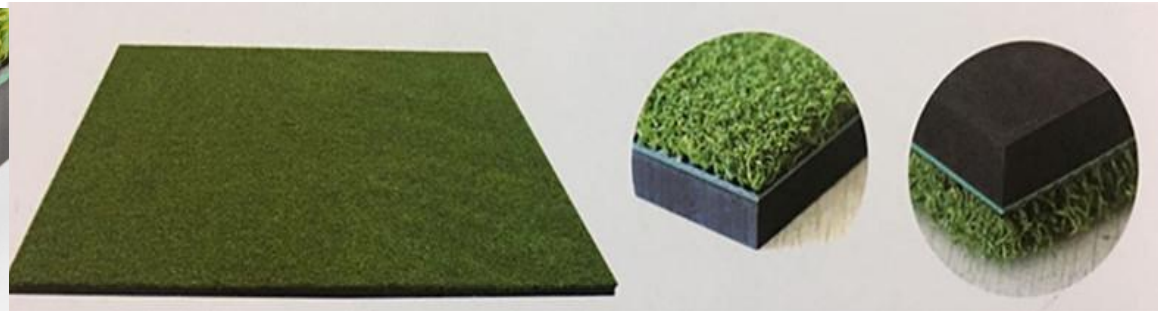

Model	BE1615B-
Grass Layer	16mm PE tufted crimp
Pad	15mm foam rubber
Weight	15kg/pc
Size	1500mm±5mm*1500mm±5mm
Usage	Golf driving ranges,hitting and stance mat
Total thickness	31±3mm
Packing	Palletizing