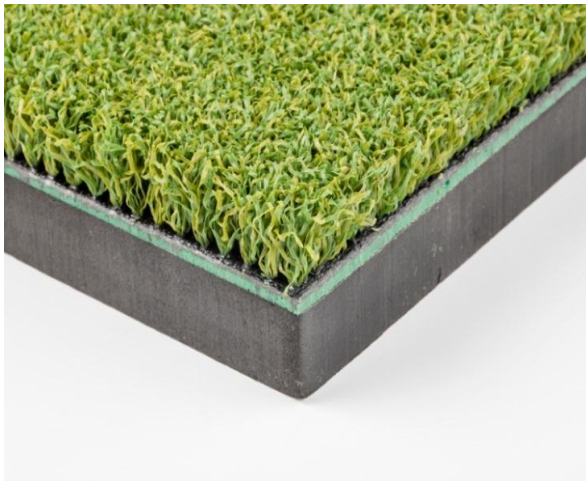

4

Model	Y105B
Grass Layer	15mm Nylon knitted crimp
Pad	10mm Yellow foam rubber+5mm hard rubber
Weight	27kg/pc
Size	1500mm±5mm*1500mm±5mm
Usage	Golf driving ranges,hitting and stance mat
Total thickness	30±3mm
Packing	Palletizing

5

Model	155B
Grass Layer	15mm Nylon knitted crimp
Pad	15mm foam rubber+5mm hard rubber
Weight	28kg/pc
Size	1500mm±5mm*1500mm±5mm
Usage	Golf driving ranges,hitting and stance mat
Total thickness	35±3mm
Packing	Palletizing

6

Model	153D
Grass Layer	15mm Nylon knitted crimp
Pad	10mm Hi-Elastic textile fiber+10mm foam rubber
Weight	16kg/pc
Size	1500mm±5mm*1500mm±5mm
Usage	Golf driving ranges,hitting and stance mat
Total thickness	35±3mm
Packing	Palletizing

7

Model	BE1615B-
Grass Layer	16mm PE tufted crimp
Pad	15mm foam rubber
Weight	15kg/pc
Size	1500mm±5mm*1500mm±5mm
Usage	Golf driving ranges,hitting and stance mat
Total thickness	31±3mm
Packing	Palletizing