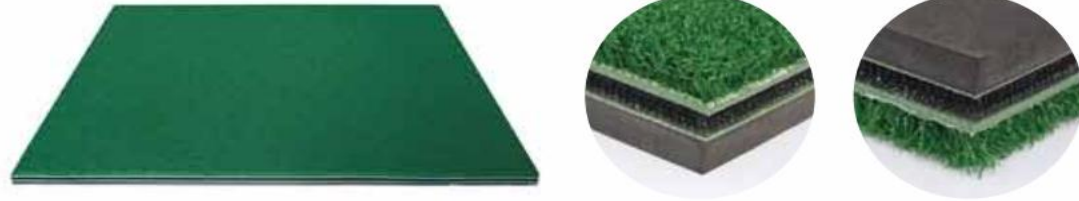

6

Model	153D
Grass Layer	15mm Nylon knitted crimp
Pad	10mm Hi-Elastic textile fiber+10mm foam rubber
Weight	16kg/pc
Size	1500mm±5mm*1500mm±5mm
Usage	Golf driving ranges,hitting and stance mat
Total thickness	35±3mm
Packing	Palletizing

7