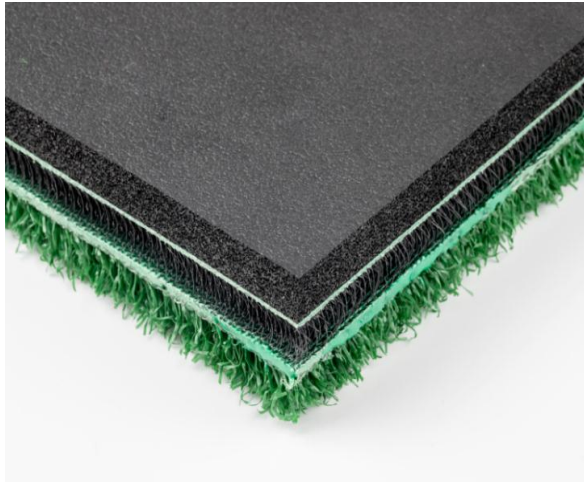

14

Model	153DNB-
Grass Layer	15mm Nylon knitted crimp
Pad	10mm Hi-Elastic etxtile fiber+10mm roll-able foam rubber
Weight	20kg/pc
Size	1500mm±5mm*1500mm±5mm
Usage	Golf driving ranges,hitting and stance mat
Total thickness	35±3mm
Packing	Palletizing

15